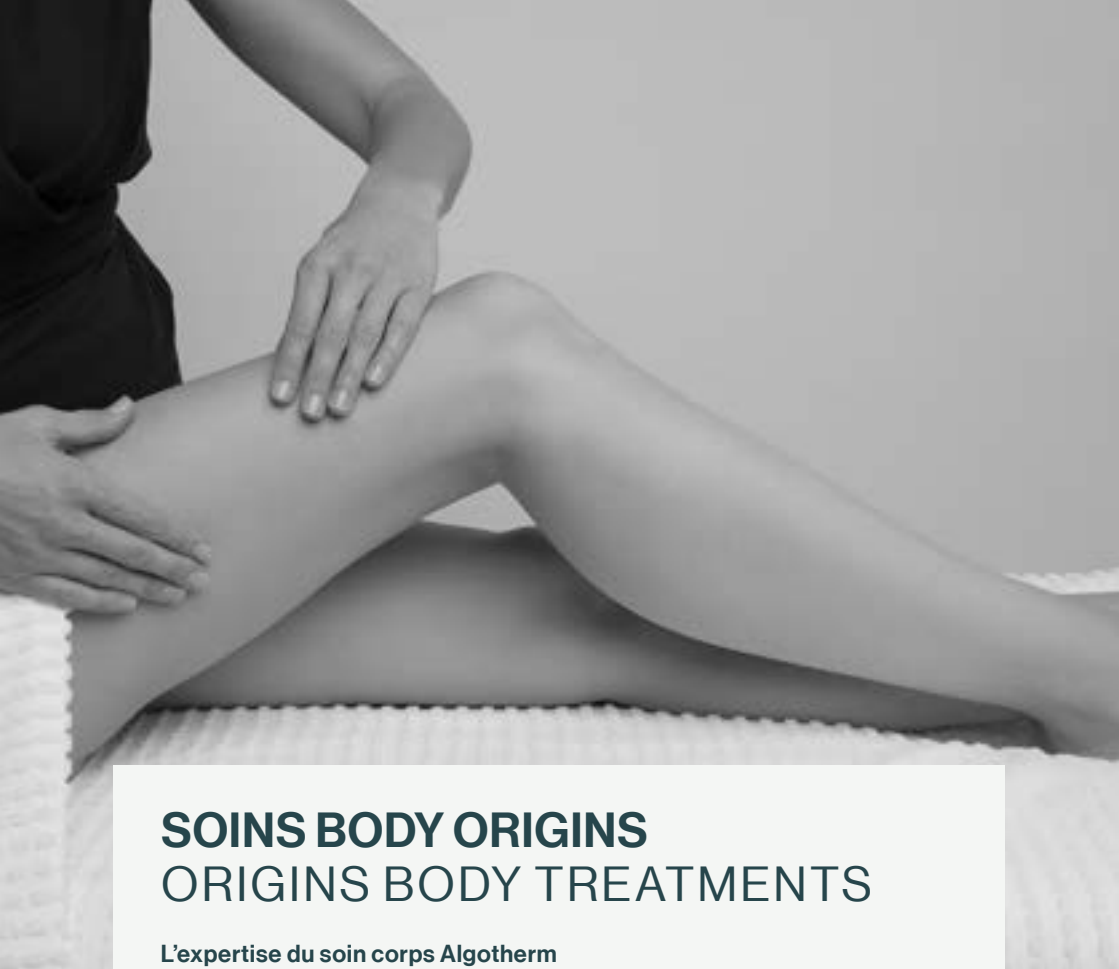

SOINS BODY ORIGINS ORIGINS BODY TREATMENTS

L'expertise du soin corps Algotherm

Des protocoles de soin professionnels pour régénérer l'épiderme.

Algotherm's expert body treatments

Professional treatment protocols to regenerate the skin.

ENVELOPPEMENT D'ALGUES OU DE BOUE MARINE **SEAWEED OR SEA MUD WRAP**

---

25 MIN | 47€

Application sur le corps d'algues chaudes micronisées, riches en oligo-éléments et vitamines ou de boue marine. En plus de reminéraliser la peau, l'enveloppement d'algues permet d'éliminer les toxines. L'application de boue marine soulagera les tensions musculaires et les douleurs articulaires.

The seaweed application remineralises the skin and helps to eliminate toxins. The sea mud will relieve muscle tension and joint pain.